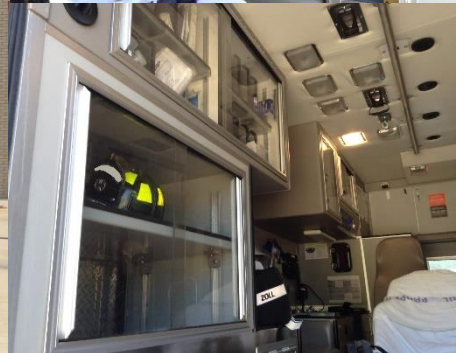

2007 IH Road Rescue Ambulance

To View More Photos, technical specs, and more visit www.firetruckresource.com

International 4300 series
106,351 miles
DT 466 diesel engine
Allison Transmission
Tires: 245/75R19.5 in good condition
Electronic siren
Whelen LED Lights
Rear arrow light stick
Good condition