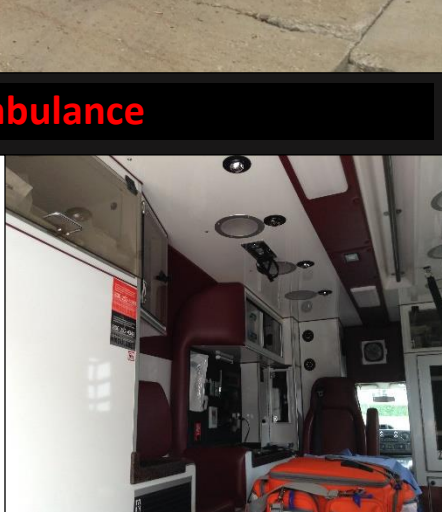

## 2010 Ford AEV Ambulance

- 20,156 miles
- E-450 ford
- 2 man cab
- Air conditioning
- 6.8L Gas engine
- Automatic transmission
- 5,000# Front axle rating
- 9,500# rear axle rating
- LT 225/75R16E Front tires in good condition
- LT 225/75R16E Rear tires in good condition
- Stainless wheel covers
- Electronic siren
- Whelen LED lighting package
- (6) 12 volt scene lights